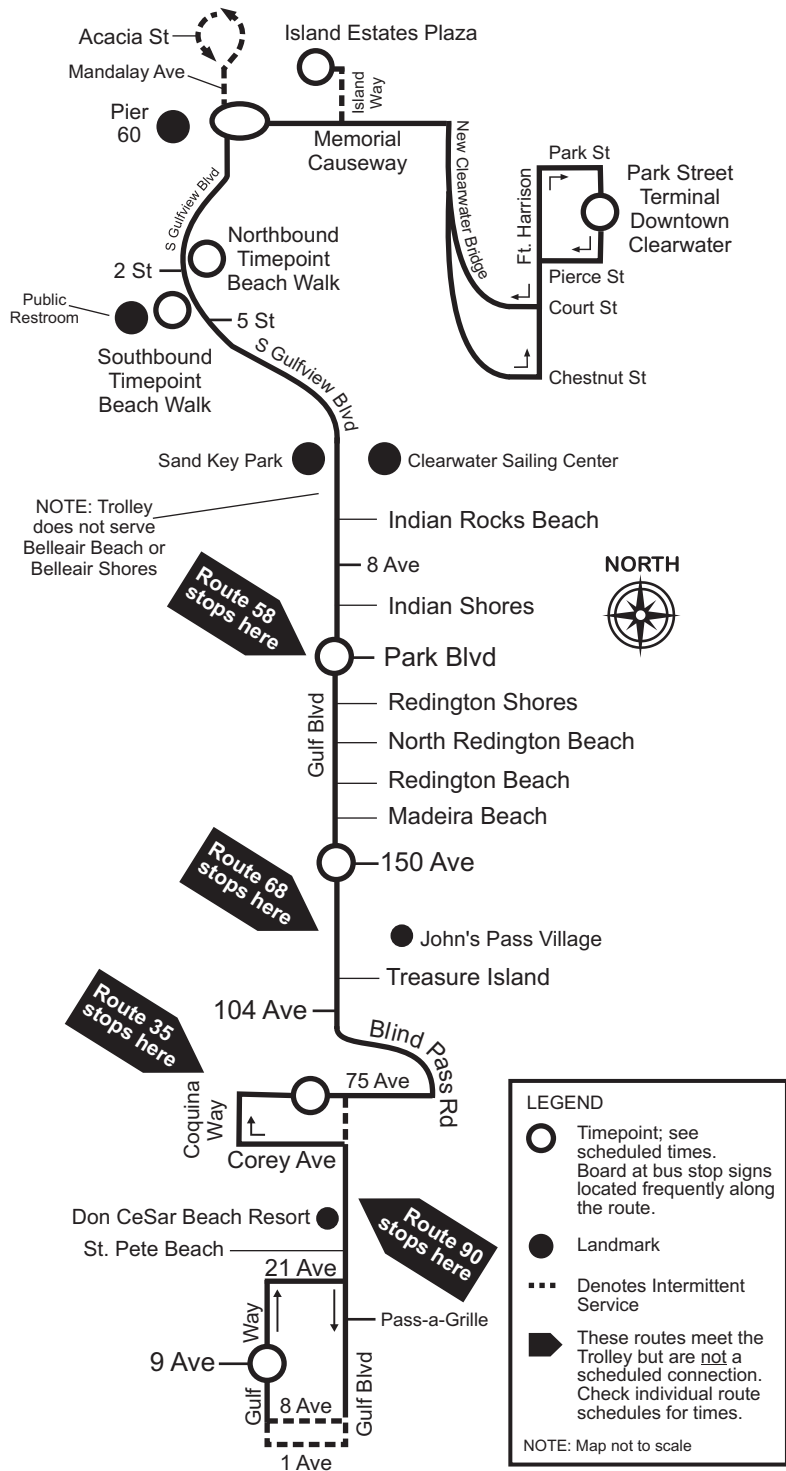

# - These trips run Friday and Saturday ONLY ♿ - Wheelchair Service Provided On All Trips Effective 6-7-09

X - Serves Mandalay Ave & Acacia St these trips

NOTE: Trolley does not serve Belleair Beach or Belleair Shores.

TIMES SHOWN ARE SCHEDULED BUT MAY VARY DUE TO TRAFFIC CONDITIONS, WEATHER OR UNFORESEEN EVENTS.

**LEGEND**

- Timepoint: see scheduled times. Board at bus stop signs located frequently along the route.
- Landmark
- Denotes Intermittent Service
- ▶ These routes meet the Trolley but are not a scheduled connection. Check individual route schedules for times.